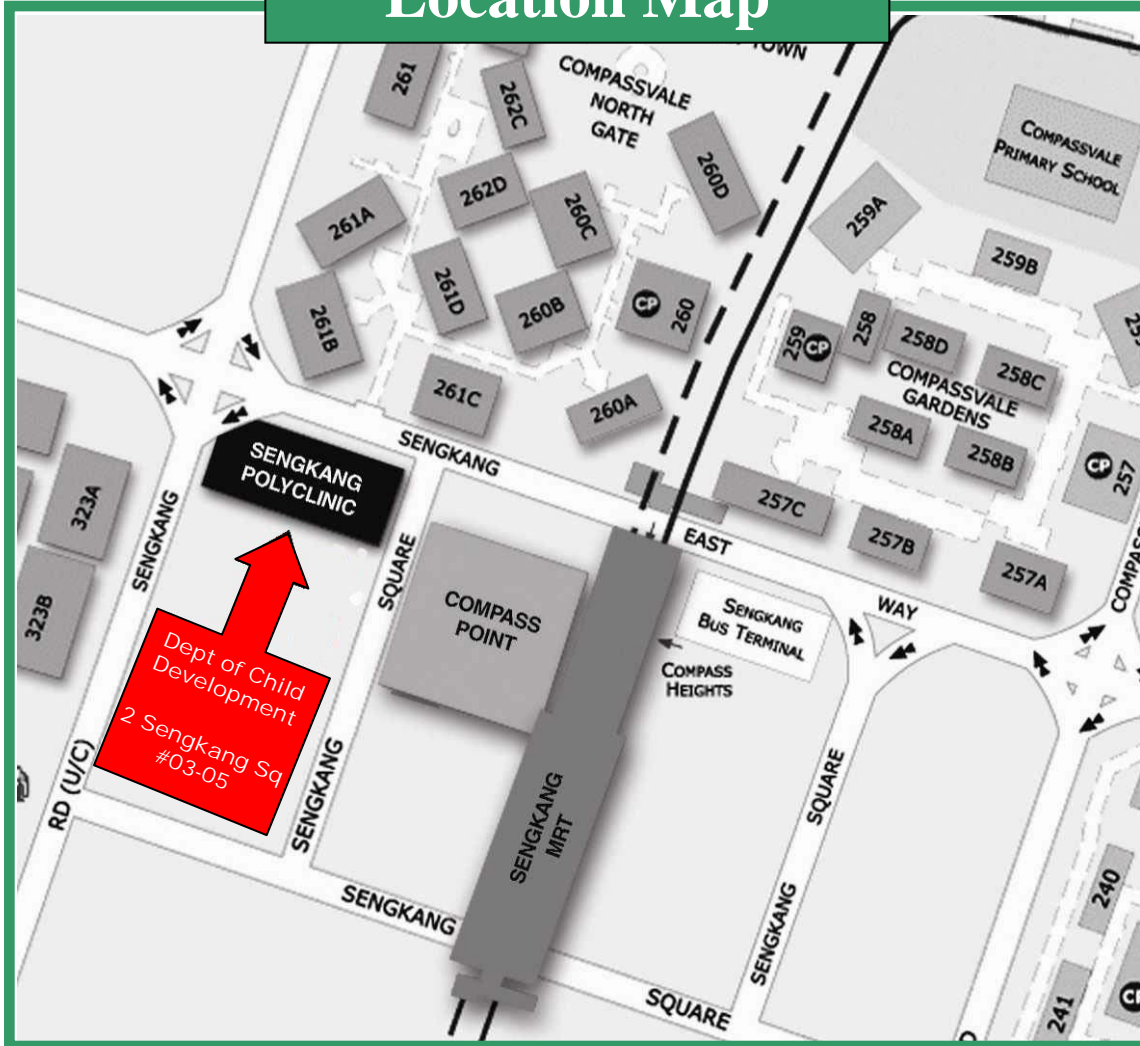

## Location Map

### **Sengkang Bus Interchange**

Bus Nos: 80, 83, 86, 87, 156, 159, 163, 371, 372 and 965

### **Bus Stop along Sengkang East Way**

Bus Nos: 156, 159, 161

### **MRT/LRT Station**

Sengkang – North-East Line (within walking distance)